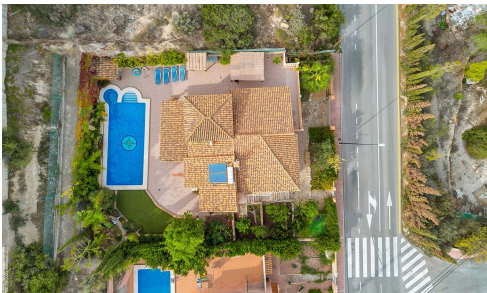

## Villa in the exclusive residential area of Pueblo Acantilado with sea and mountain views

€798,000

 El Campello, Alicante

Villa in the exclusive residential area of Pueblo Acantilado with sea and mountain views. Very quiet area. In the heart of one of the most exclusive areas of the province of Alicante, in the picturesque enclave of Pueblo Acantilado. Villa has an impressive surface of 270 square meters and perfectly combines Mediterranean charm with all modern amenities. It offers the ideal place for those looking for privacy and comfort, in a natural setting.

The beautiful landscaped garden, which is the real treasure of this villa, has a large 12-meter swimming pool with

Bedrooms

 4

Bathrooms

 4

Covered

 270 m<sup>2</sup>

 ADVISOR ESTATE