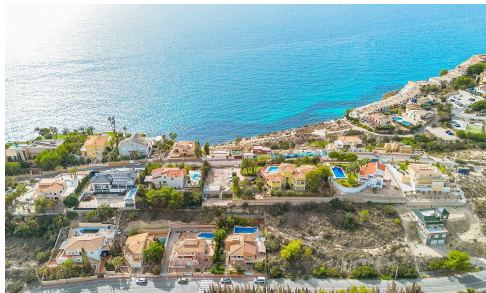

## Villa in the exclusive residential area of Pueblo Acantilado with sea and mountain views

€798,000

 El Campello, Alicante

Villa in the exclusive residential area of Pueblo Acantilado with sea and mountain views. Very quiet area. In the heart of one of the most exclusive areas of the province of Alicante, in the picturesque enclave of Pueblo Acantilado. Villa has an impressive surface of 270 square meters and perfectly combines Mediterranean charm with all modern amenities. It offers the ideal place for those looking for privacy and comfort, in a natural setting.

The beautiful landscaped garden, which is the real treasure of this villa, has a large 12-meter swimming pool with

Bedrooms

 4

Bathrooms

 4

Covered

 270 m<sup>2</sup>

 ADVISOR ESTATE