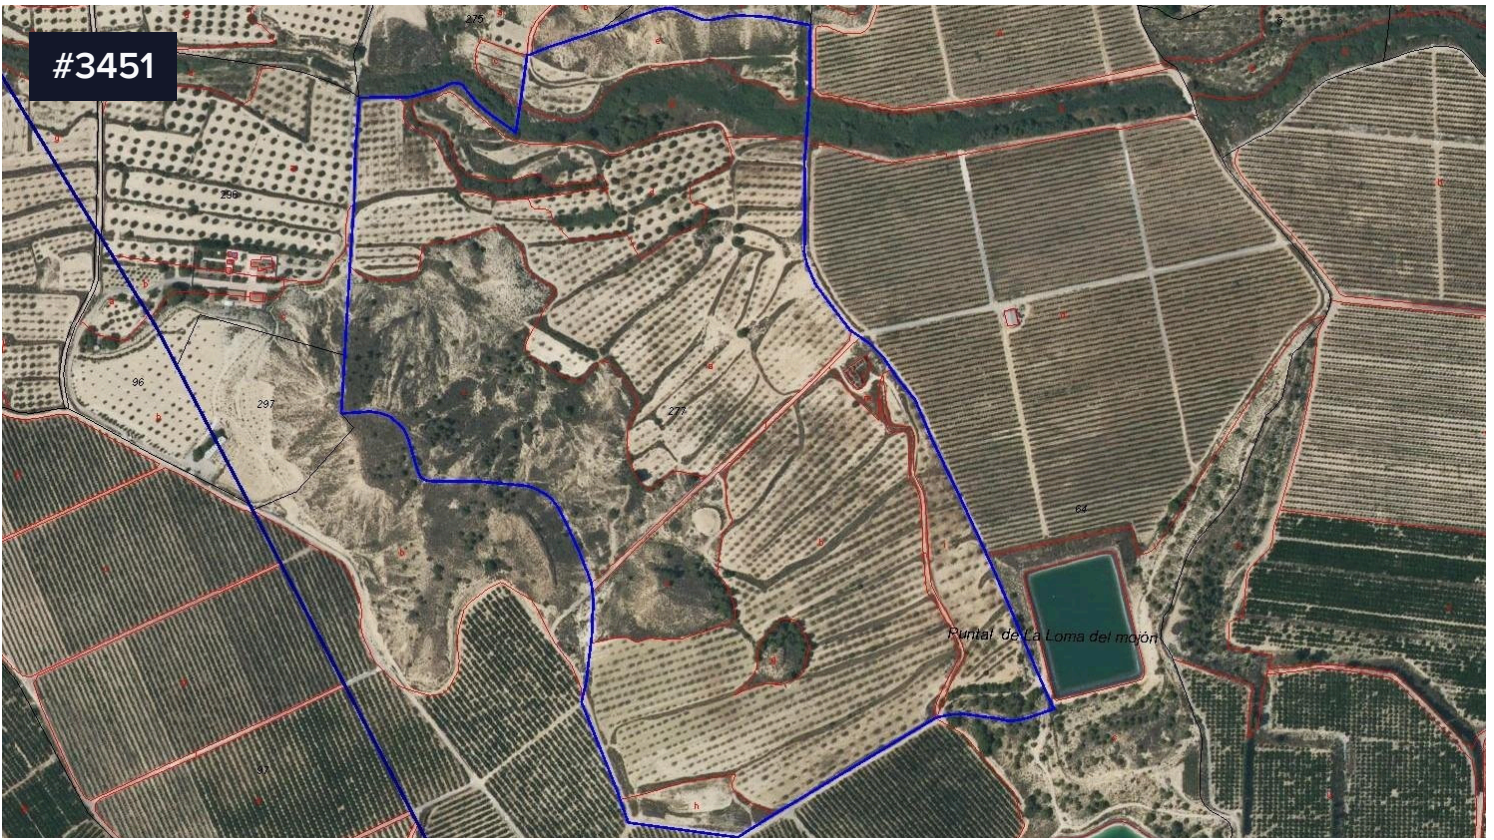

#3451

**€699,000**

Exclusive Rustic Estate in Torremendo: An Oasis of Opportunities This impressive 298,000 square meter rustic estate in Torremendo offers a unique opportunity for those seeking the perfect combination of natural beauty and agricultural potential. Situated in an idyllic setting in the heart of the region, this property offers an oasis of serenity and an escape from urban life. Featured Features: Unmatched extension: With an area of almost 300,000 square meters, this estate offers ample space to explore, develop and enjoy. Almond trees in full production: The farm has an almond tree plantation in full production, which represents a potential source of income for agriculture lovers. Abundant water: One of the most valuable assets of this farm is its access to water from two irrigation communities, which guarantees a constant and reliable supply for any agricultural project. Privacy and Tranquility: Surrounded by nature and spectacular landscapes, this estate offers privacy and tranquility, making it an ideal retreat for those

Covered

**[ ] 150 m<sup>2</sup>**