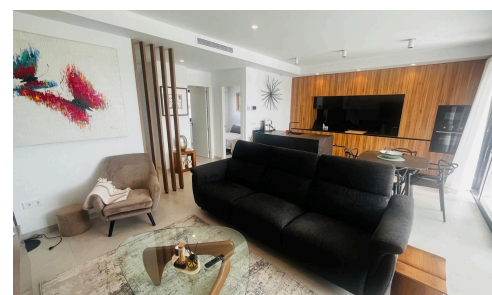

#20416

 Torre Pacheco, Murcia

€650,000

The Ultimate Luxury Retreat in Santa Rosalía Lake & Life Resort, Murcia

Occupying a prime south-facing corner plot, this exceptional resale Villa Almendro offers a rare blend of contemporary design, versatile living space, and breathtaking views of Europe's largest man-made crystal lagoon. Situated in the award-winning Santa Rosalía Lake & Life Resort, this four-storey home is designed for both high-end Mediterranean living and savvy investment.

Property Highlights

* Corner Plot Advantage: Enhanced privacy and natural light on a spacious end plot, perfectly oriented to capture the

Bedrooms

 4

Bathrooms

 4

Covered

 177 m²