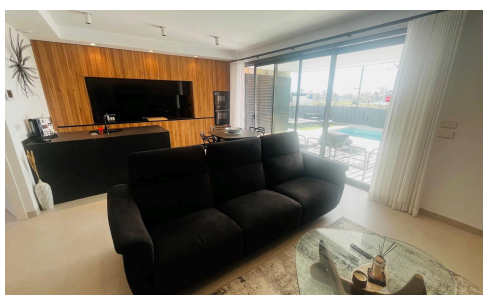

#20416

 Torre Pacheco, Murcia

€650,000

The Ultimate Luxury Retreat in Santa Rosalía Lake & Life Resort, Murcia

Occupying a prime south-facing corner plot, this exceptional resale Villa Almendro offers a rare blend of contemporary design, versatile living space, and breathtaking views of Europe's largest man-made crystal lagoon. Situated in the award-winning Santa Rosalía Lake & Life Resort, this four-storey home is designed for both high-end Mediterranean living and savvy investment.

Property Highlights

* Corner Plot Advantage: Enhanced privacy and natural light on a spacious end plot, perfectly oriented to capture the

Bedrooms

 4

Bathrooms

 4

Covered

 177 m²