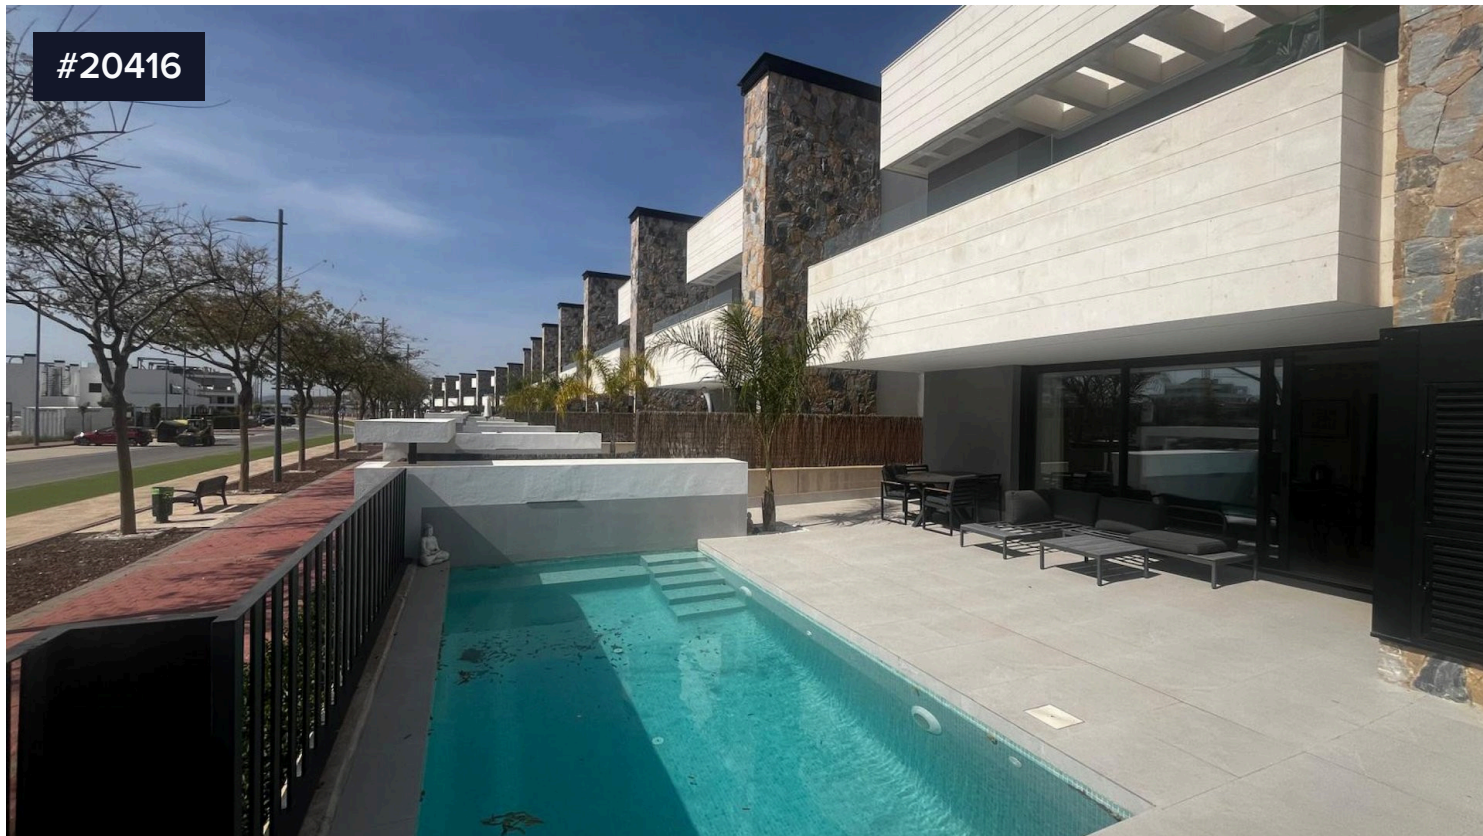

#20416

 Torre Pacheco, Murcia

€650,000

The Ultimate Luxury Retreat in Santa Rosalía Lake & Life Resort, Murcia

Occupying a prime south-facing corner plot, this exceptional resale Villa Almendro offers a rare blend of contemporary design, versatile living space, and breathtaking views of Europe's largest man-made crystal lagoon. Situated in the award-winning Santa Rosalía Lake & Life Resort, this four-storey home is designed for both high-end Mediterranean living and savvy investment.

Property Highlights

* Corner Plot Advantage: Enhanced privacy and natural light on a spacious end plot, perfectly oriented to capture the

Bedrooms

 4

Bathrooms

 4

Covered

 177 m²