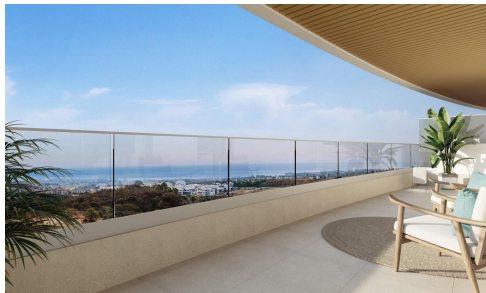

#13953

New Build Apartments with Sea Views in Selwo, Estepona €430,000

📍 Parque Selwo, Estepona, Málaga

New Build Apartments with Sea Views in Selwo, Estepona Modern homes in a privileged natural setting Located in the exclusive area of Selwo, between Estepona and San Pedro de Alcántara, this new residential development on the Costa del Sol sits on a hill offering unrivalled panoramic views of the Mediterranean Sea, the mountains and the natural surroundings. With a south-west orientation, all homes enjoy natural light throughout the day and spectacular sunsets. Contemporary architecture and high-quality design This project consists of 61 two- and three-bedroom apartments, designed in a modern and elegant architectural style. The homes stand out for their large