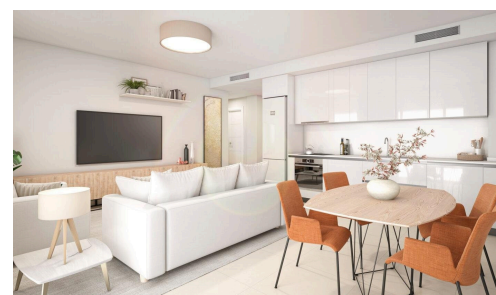

## NEW BUILD RESIDENTIAL COMPLEX WITH SEA VIEW IN BENALMADENA €464,000

 Santangelo Sur, Benalmádena, Málaga

NEW BUILD RESIDENTIAL COMPLEX WITH SEA VIEW IN BENALMADENA New Build residential complex of apartments and penthouses in Benalmadena. Beautiful apartments with 3 and 4 bedrooms, open plan fully equipped kitchen and living area, large terraces with sea views. Kitchen will be delivered fully furnished, installing stainless steel sink, induction hob, extractor hood, electric oven, washing machine, fridge and dishwasher. 1 parking space and 1 storeroom included in the price. Communal garden areas and swimming pool. Exceptional location, direct access to the roads that connect with the capital and its train station, airport, and other services. Lifts will be