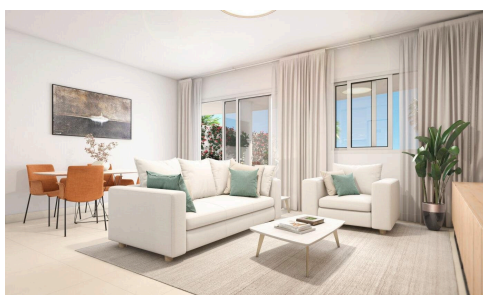

## NEW BUILD RESIDENTIAL COMPLEX WITH SEA VIEW IN BENALMADENA €464,000

 Santangelo Sur, Benalmádena, Málaga

NEW BUILD RESIDENTIAL COMPLEX WITH SEA VIEW IN BENALMADENA New Build residential complex of apartments and penthouses in Benalmadena. Beautiful apartments with 3 and 4 bedrooms, open plan fully equipped kitchen and living area, large terraces with sea views. Kitchen will be delivered fully furnished, installing stainless steel sink, induction hob, extractor hood, electric oven, washing machine, fridge and dishwasher. 1 parking space and 1 storeroom included in the price. Communal garden areas and swimming pool. Exceptional location, direct access to the roads that connect with the capital and its train station, airport, and other services. Lifts will be